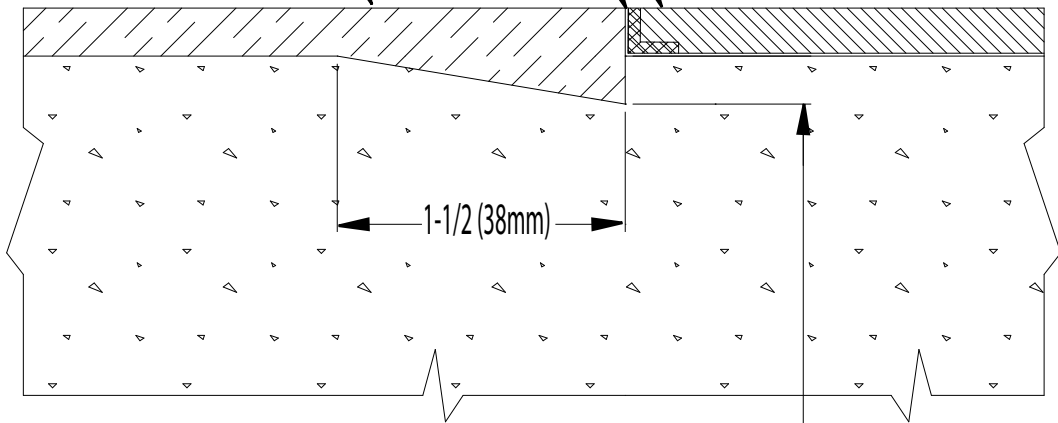

OTHER FLOORING
ie: VCT, Ceramic Tile, Carpet

DIVIDER STRIP
(METAL OR PLASTIC)

HYBRI - FLEX FLOORING

1/4" (6mm) SAW CUT

DUR-A-FLEX
INNOVATION FROM THE FLOOR UP

www.dur-a-flex.com

860-528-9838

TITLE

HYBRI-FLEX
TRANSITION DETAIL

DATE

10 / 11

SCALE

AS NOTED

DWG NO.

HF - 2

PROJECT