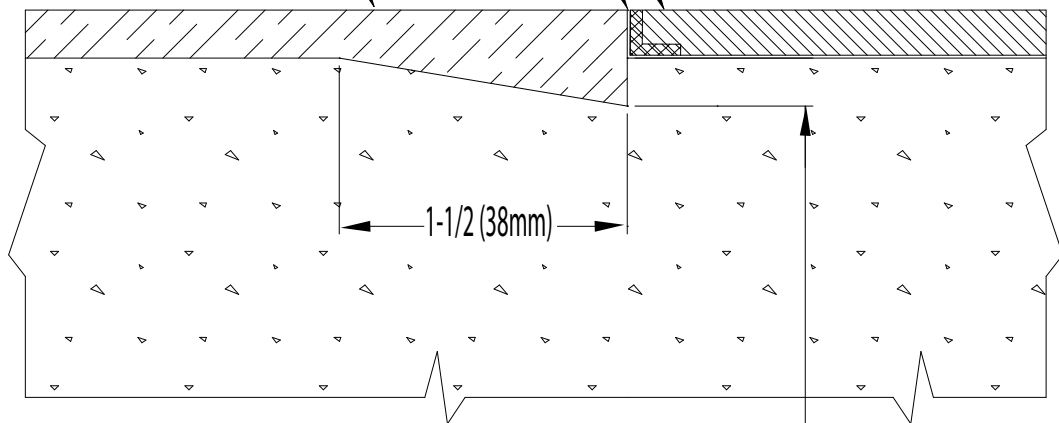

OTHER FLOORING  
ie: VCT, Ceramic Tile, Carpet

DIVIDER STRIP  
(METAL OR PLASTIC)

MMA FLOORING

1/4" (6mm) SAW CUT

**DUR-A-FLEX**  
INNOVATION FROM THE FLOOR UP

[www.dur-a-flex.com](http://www.dur-a-flex.com)

860-528-9838

TITLE

**MMA FLOORING**

TRANSITION DETAIL

DATE

10 / 11

SCALE

AS NOTED