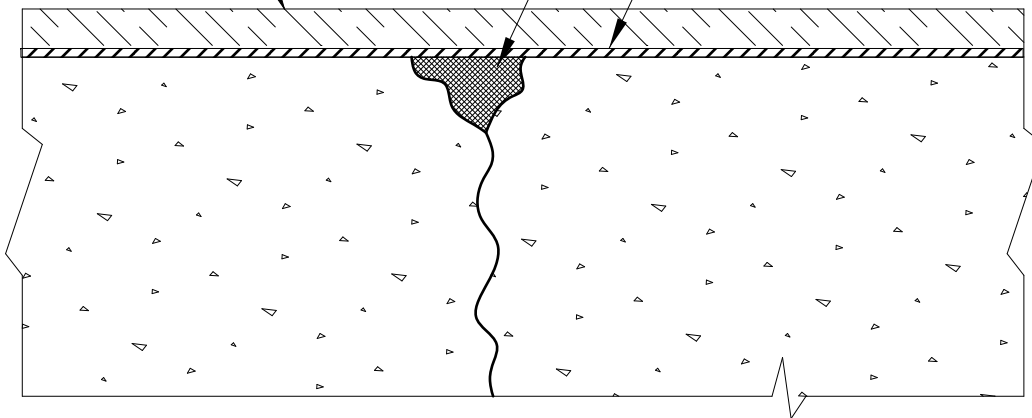

MMA FLOORING

SL FILLER BLEND

3/4 OZ. FIBERGLASS WITH
CRYL-A-GLAZE G-201

DUR-A-FLEX
INNOVATION FROM THE FLOOR UP

www.dur-a-flex.com

860-528-9838

TITLE

MMA FLOORING

REINFORCED CRACK DETAIL (NO MOVEMENT)

DATE

10 / 11

SCALE

AS NOTED

DWG NO.

MMA-8

PROJECT