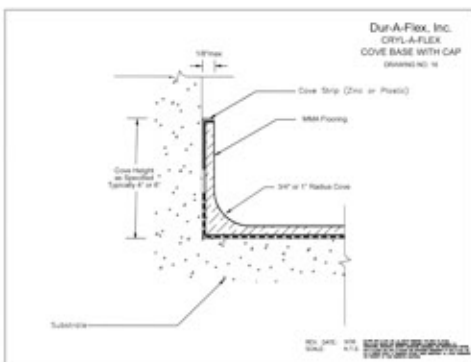

MMA drain06.pdf

MMA margin cove06.pdf

MMActrl jnt no move0...

MMActrl jnt repair.pdf

MMAcove base w cap.pdf

MMAkeyed edge06.pdf

MMA no move crack.pdf

MMA term at drain.pdf

MMA transition06.pdf

Dur-A-Flex Inc.
MMA CAD Drawing Index
9/06