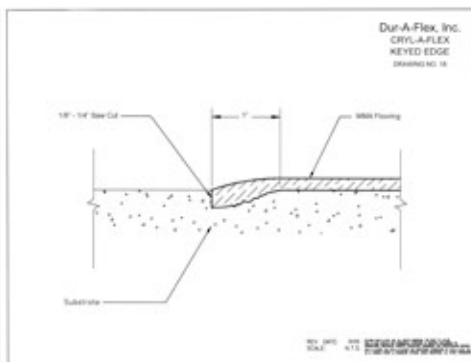

MMA drain06.pdf

MMA margin cove06.pdf

MMActrl jnt no move0...

MMActrl jnt repair.pdf

MMAcove base w cap.pdf

MMAkeyed edge06.pdf

MMA no move crack.pdf

MMA term at drain.pdf