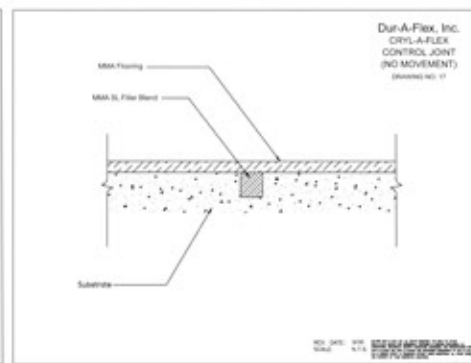

MMA drain06.pdf

MMA margin cove06.pdf

MMActrl jnt no move0...

MMActrl jnt repair.pdf

MMAcove base w cap.pdf

MMAkeyed edge06.pdf

MMA no move crack.pdf

MMA term at drain.pdf