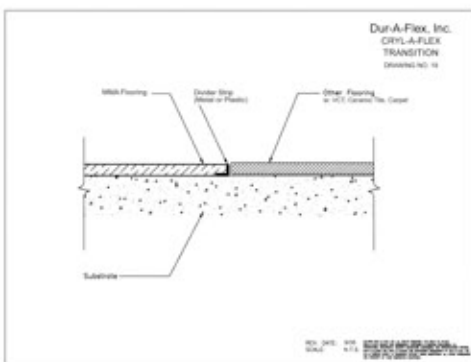

MMA drain06.pdf

MMA margin cove06.pdf

MMActrl jnt no move0...

MMActrl jnt repair.pdf

MMAcove base w cap.pdf

MMAkeyed edge06.pdf

MMA no move crack.pdf

MMA term at drain.pdf