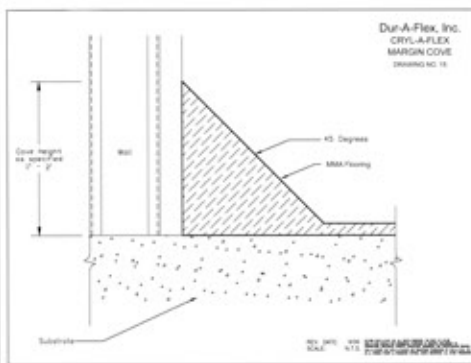

MMA drain06.pdf

MMA margin cove06.pdf

MMActrl jnt no move0...

MMActrl jnt repair.pdf

MMAcove base w cap.pdf

MMAkeyed edge06.pdf

MMA no move crack.pdf

MMA term at drain.pdf