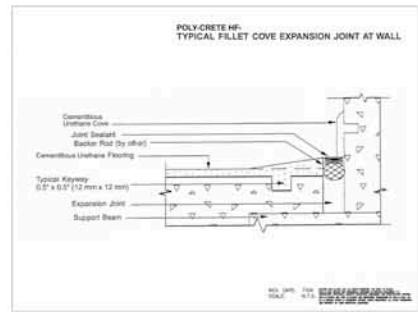

PCrete HF base plate detail.pdf

PCrete HF bottle cove to wal.pdf

PCrete HF contrl jnt cut in.pdf

PCrete HF exist to new.pdf

PCrete HF feather edge term.pdf

PCrete HF fillt cove exp jn.pdf

PCrete HF typ expan joint.pdf

PCrete HF term channl drain.pdf