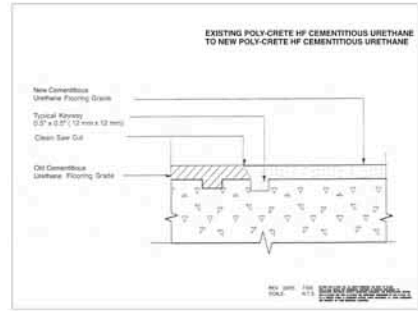

PCrete HF base plate detail.pdf

PCrete HF bottle cove to wal.pdf

PCrete HF contrl jnt cut in.pdf

PCrete HF exist to new.pdf

PCrete HF feather edge term.pdf

PCrete HF fillt cove exp jn.pdf

PCrete HF typ expan joint.pdf

PCrete HF term channl drain.pdf