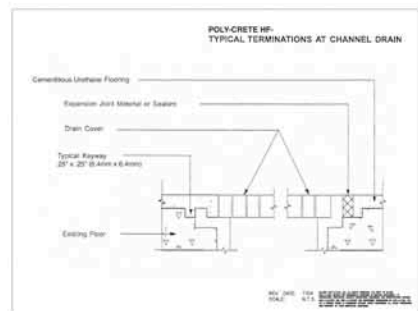

PCrete HF base plate detail.pdf

PCrete HF bottle cove to wal.pdf

PCrete HF contrl jnt cut in.pdf

PCrete HF exist to new.pdf

PCrete HF feather edge term.pdf

PCrete HF fillt cove exp jn.pdf

PCrete HF typ expan joint.pdf

PCrete HF term channl drain.pdf