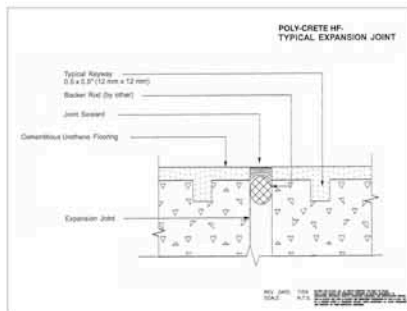

PCrete HF base plate detail.pdf

PCrete HF bottle cove to wal.pdf

PCrete HF contrl jnt cut in.pdf

PCrete HF exist to new.pdf

PCrete HF feather edge term.pdf

PCrete HF fillt cove exp jn.pdf

PCrete HF typ expan joint.pdf

PCrete HF term channl drain.pdf