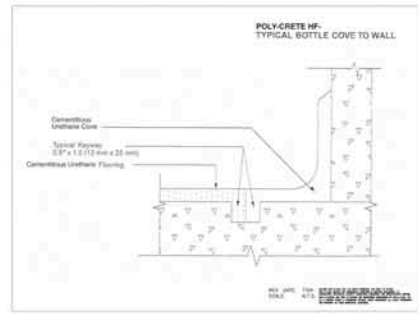

PCrete HF base plate detail.pdf

PCrete HF bottle cove to wal.pdf

PCrete HF contrl jnt cut in.pdf

PCrete HF exist to new.pdf

PCrete HF feather edge term.pdf

PCrete HF fillt cove exp jn.pdf

PCrete HF typ expan joint.pdf

PCrete HF term channl drain.pdf