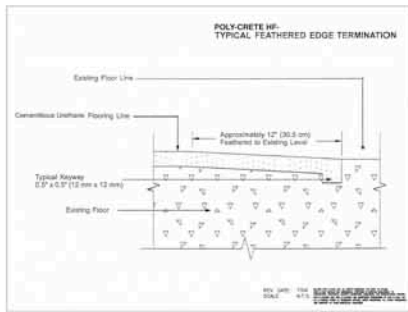

PCrete HF base plate detail.pdf

PCrete HF bottle cove to wal.pdf

PCrete HF contrl jnt cut in.pdf

PCrete HF exist to new.pdf

PCrete HF feather edge term.pdf

PCrete HF fillt cove exp jn.pdf

PCrete HF typ expan joint.pdf

PCrete HF term channl drain.pdf