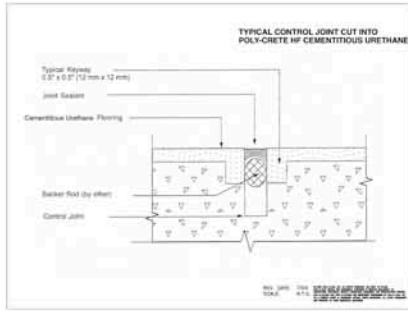

PCrete HF base plate detail.pdf

PCrete HF bottle cove to wal.pdf

PCrete HF contrl jnt cut in.pdf

PCrete HF exist to new.pdf

PCrete HF feather edge term.pdf

PCrete HF fillt cove exp jn.pdf

PCrete HF typ expan joint.pdf

PCrete HF term channl drain.pdf