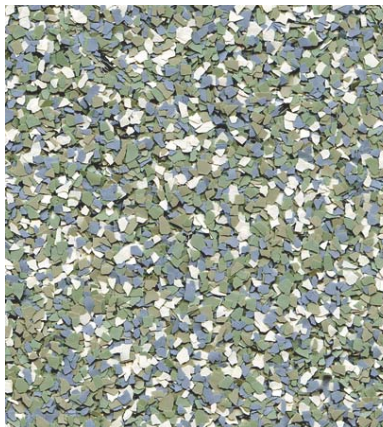

**SHALE**

DUR-A-FLEX

**ACADIA**

DUR-A-FLEX

**OLIVE STONE**

**RED ROCK**

DUR-A-FLEX

**GALAXY**

DUR-A-FLEX

**TUSCANY**

**OCEAN**

DUR-A-FLEX

**SEA GLASS**

DUR-A-FLEX

**SAHARA**

The samples shown are only close approximations and should not be used for specification purposes. Contact Dur-A-Flex to obtain actual samples for best color selection.