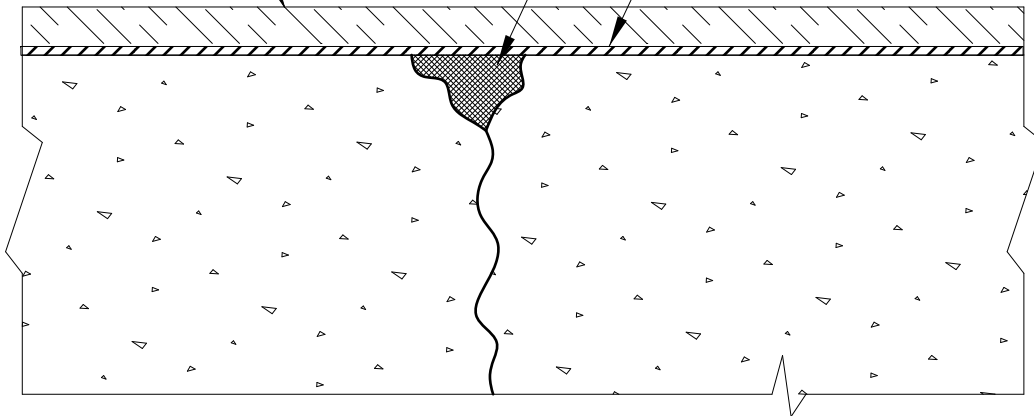

MMA FLOORING

SL FILLER BLEND

3/4 OZ. FIBERGLASS WITH  
CRYL-A-GLAZE G-201

**DUR-A-FLEX**  
INNOVATION FROM THE FLOOR UP

[www.dur-a-flex.com](http://www.dur-a-flex.com)

860-528-9838

TITLE

**MMA FLOORING**

REINFORCED CRACK DETAIL (NO MOVEMENT)

DATE

10 / 11

SCALE

AS NOTED

DWG NO.

MMA-8

PROJECT