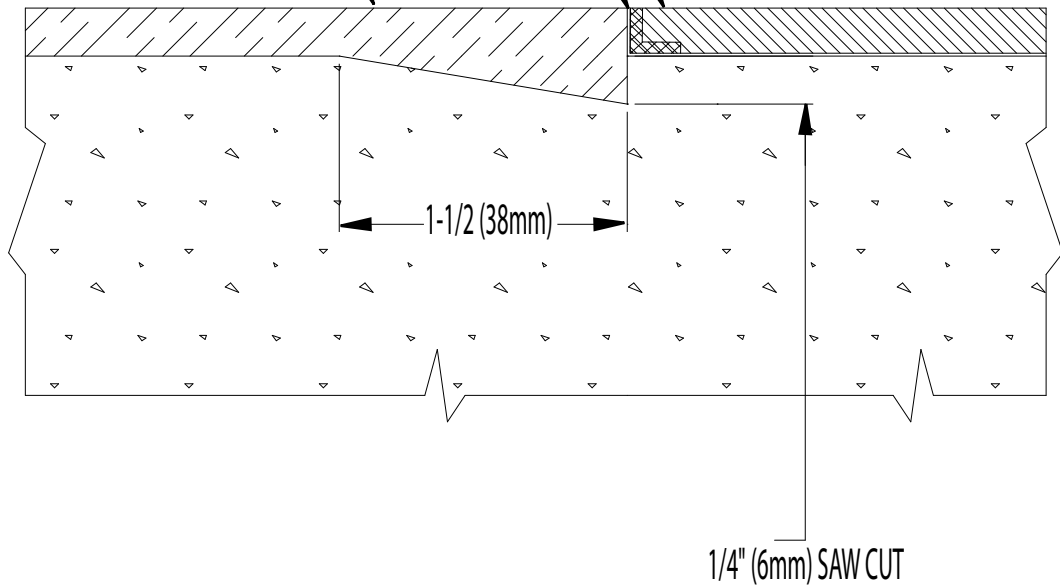

OTHER FLOORING  
ie: VCT, Ceramic Tile, Carpet

DIVIDER STRIP  
(METAL OR PLASTIC)

POLY-CRETE MD, MDB  
FLOORING

**DUR-A-FLEX**  
INNOVATION FROM THE FLOOR UP

[www.dur-a-flex.com](http://www.dur-a-flex.com)

860-528-9838

TITLE

**POLY-CRETE  
TRANSITION DETAIL**

DATE

1/ 15

SCALE

NTS

DWG NO.