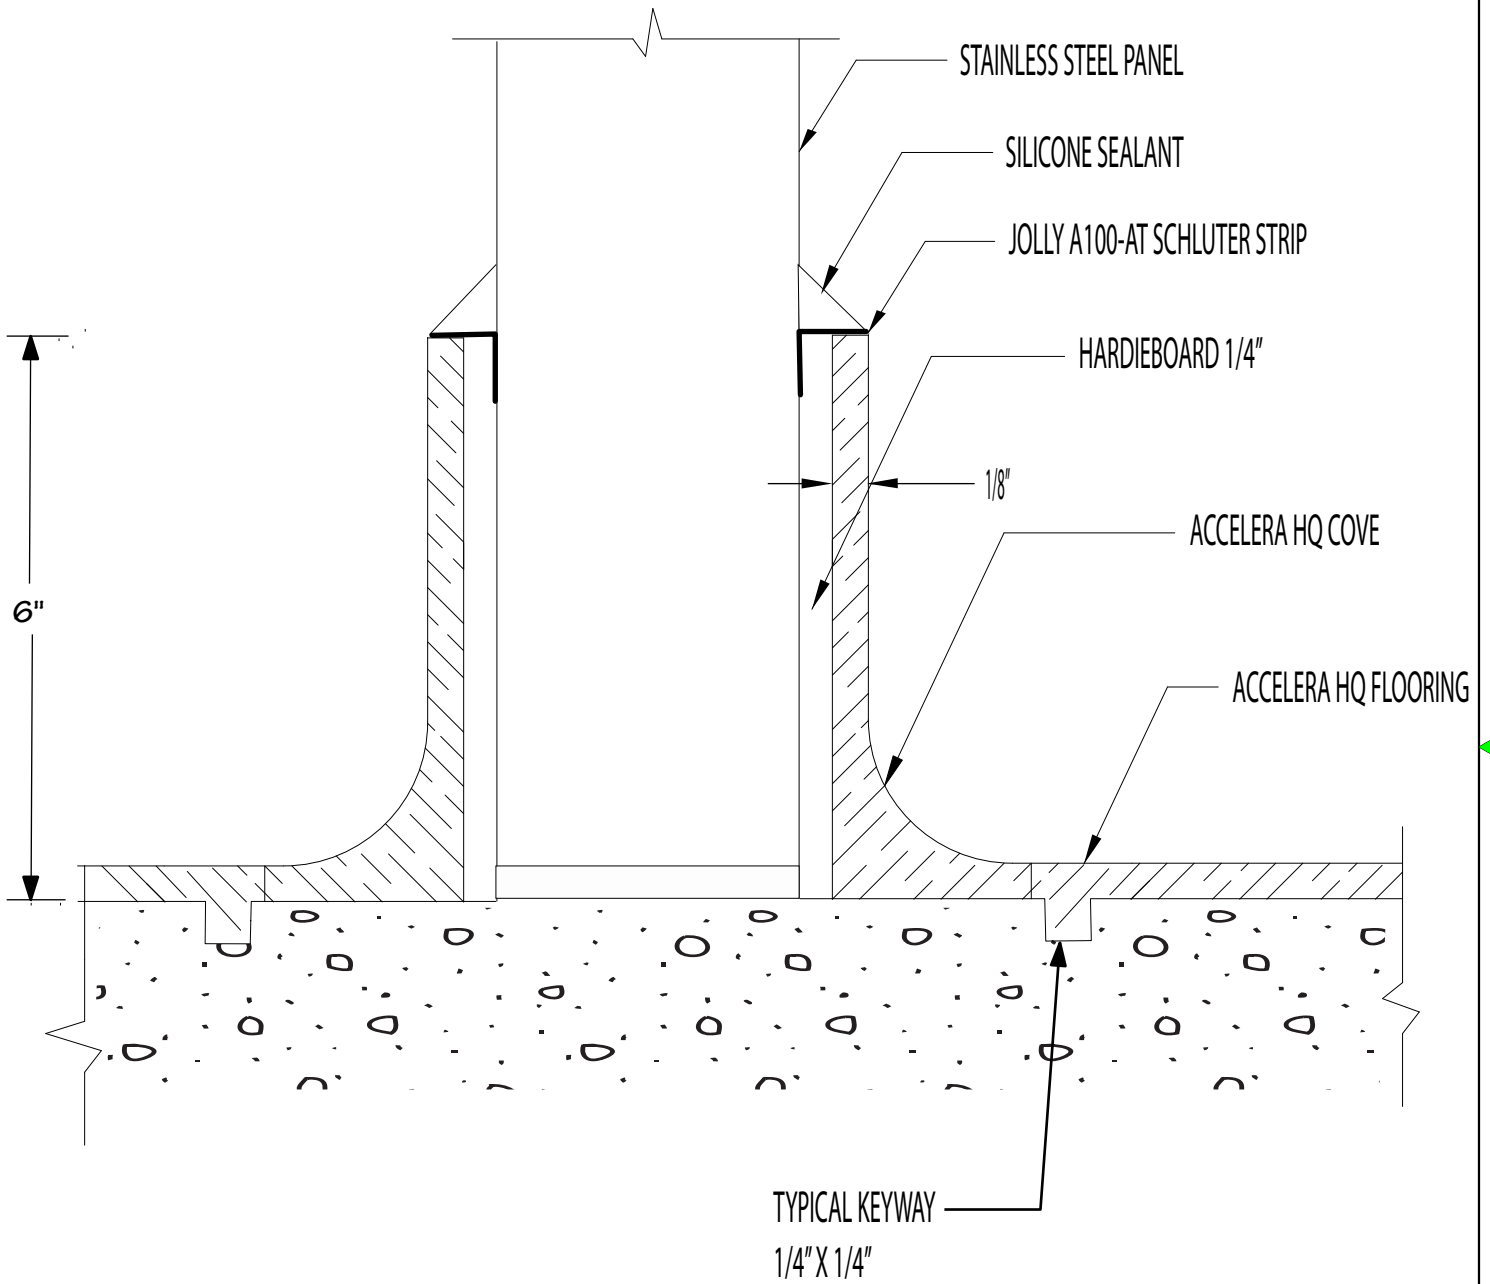

TYPICAL BOTH SIDES

DUR-A-FLEX
INNOVATION FROM THE FLOOR UP

www.dur-a-flex.com

860-528-9838

TITLE

ACCELERA FLOORING

COOLER WALL COVE BASE

DATE

9 / 15

SCALE

NTS

DWG NO.

AF-21

PROJECT