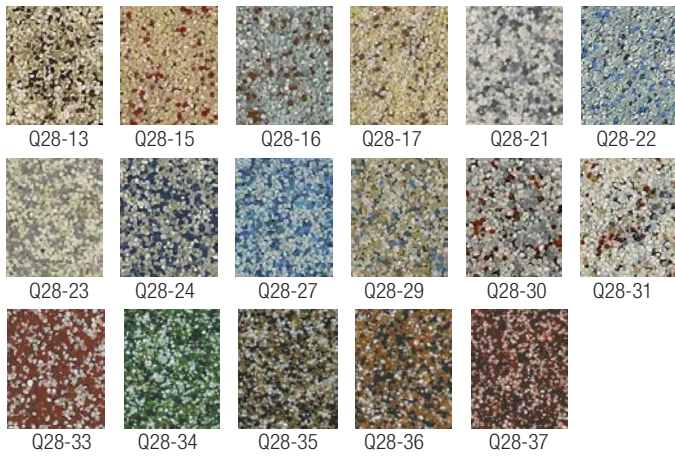

Quartz Blends