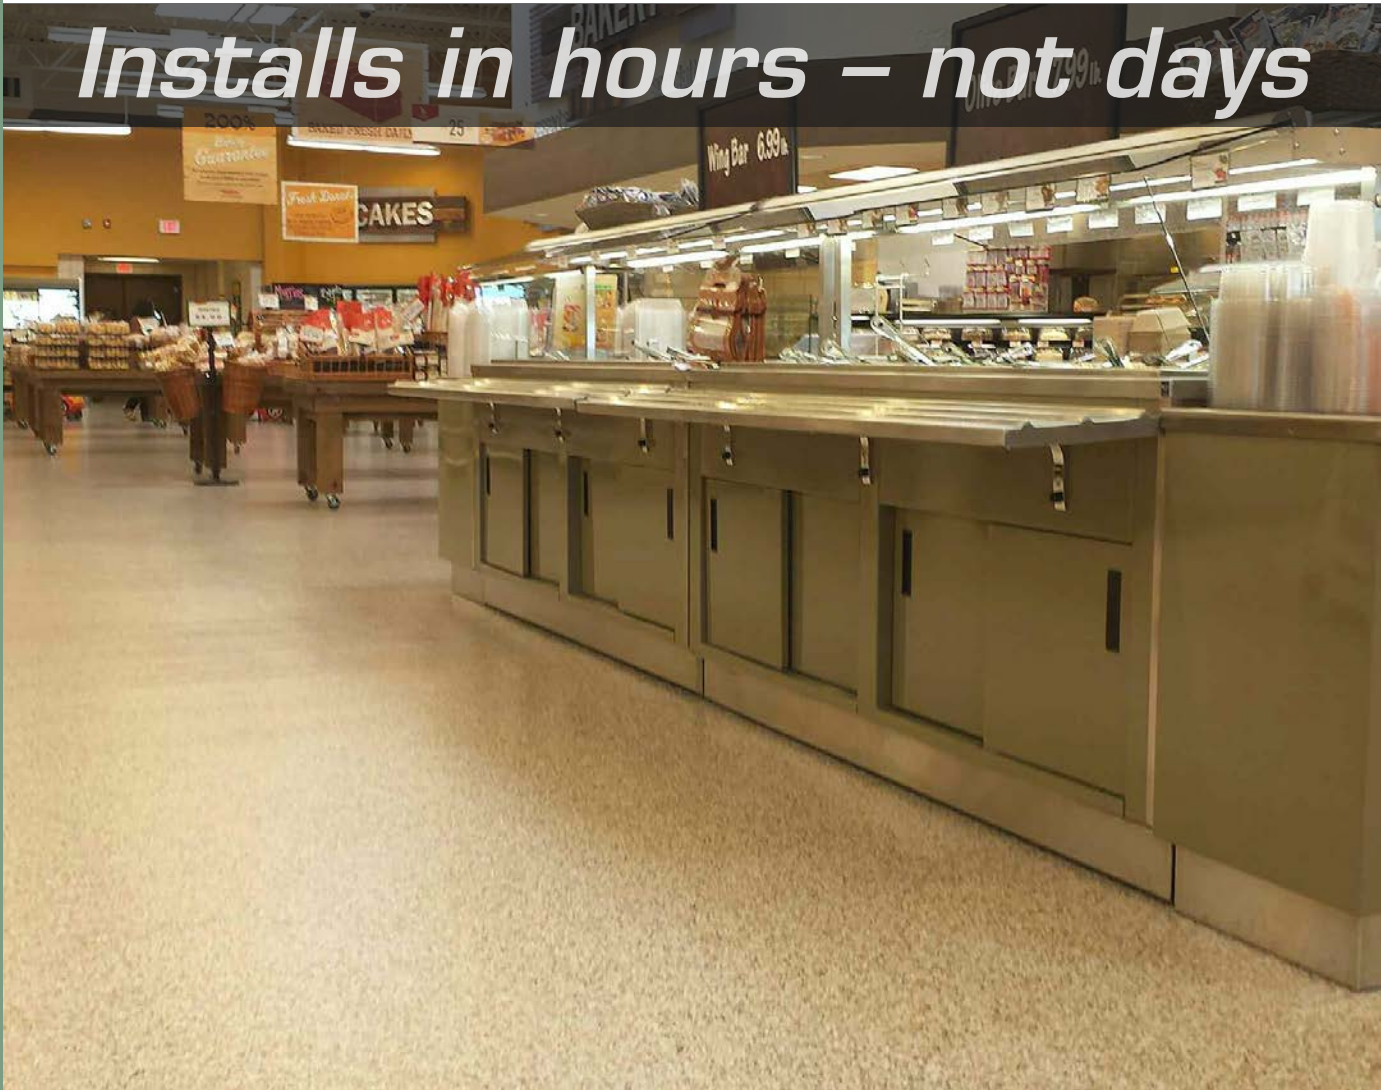

Fast-Track Flooring
Accelera[®]

Installs in hours – not days

DUR-A-FLEX
INNOVATION FROM THE FLOOR UP

Fast-Track Flooring **Accelera**[®]

- *Fast curing to reduce downtime*
- *Low odor allows installation anytime*
- *High-performing decorative options*