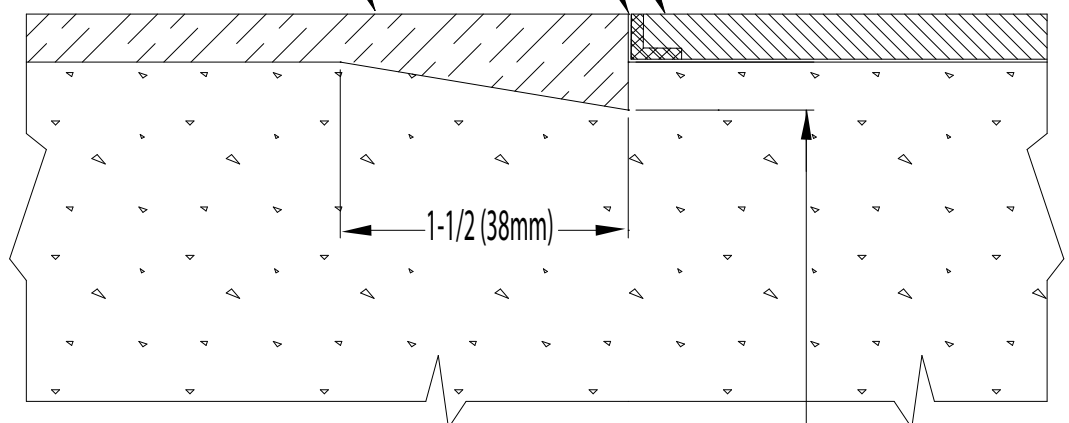

OTHER FLOORING
ie: VCT, Ceramic Tile, Carpet

DIVIDER STRIP
(METAL OR PLASTIC)

MMA FLOORING

1/4" (6mm) SAW CUT

DUR-A-FLEX
INNOVATION FROM THE FLOOR UP

www.dur-a-flex.com

860-528-9838

TITLE		MMA FLOORING	
		TRANSITION DETAIL	
DATE	10 / 11	SCALE	AS NOTED
DWG NO.	MMA - 2	PROJECT	