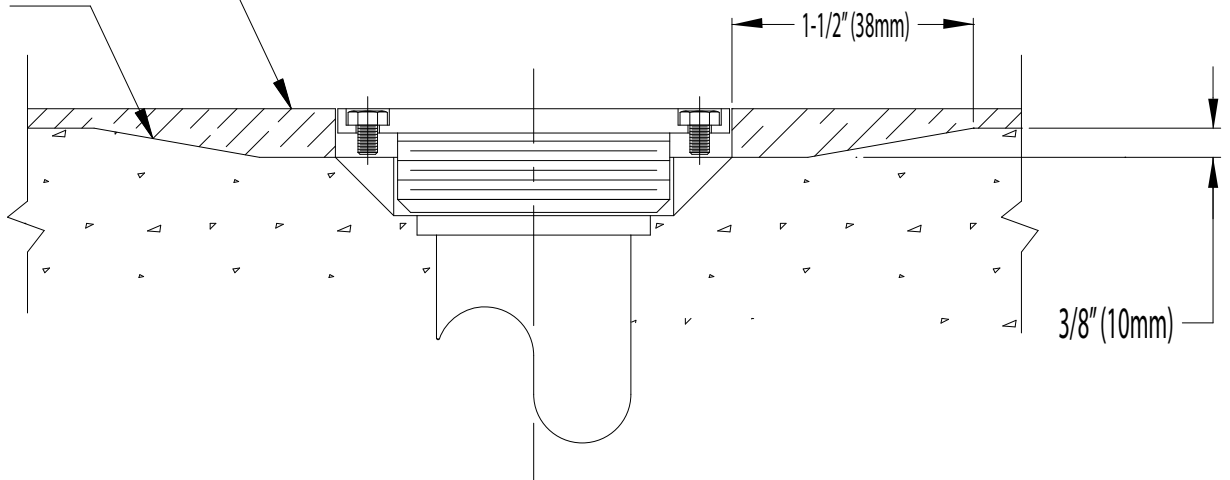

HYBRI-FLEX FLOORING

KEYED EDGE

DUR-A-FLEX
INNOVATION FROM THE FLOOR UP

www.dur-a-flex.com

860-528-9838

TITLE

HYBRI-FLEX

DRAIN DETAIL

DATE

10 / 11

SCALE

AS NOTED

DWG NO.

HF-14

PROJECT