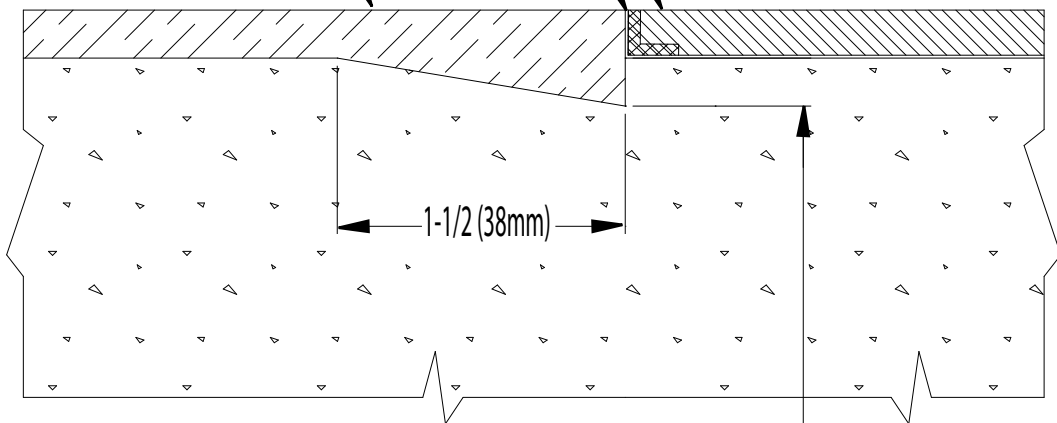

OTHER FLOORING
ie: VCT, Ceramic Tile, Carpet

DIVIDER STRIP
(METAL OR PLASTIC)

HYBRI - FLEX FLOORING

1/4" (6mm) SAW CUT

DUR-A-FLEX
INNOVATION FROM THE FLOOR UP

www.dur-a-flex.com

860-528-9838

TITLE

HYBRI-FLEX
TRANSITION DETAIL

DATE

10 / 11

SCALE

AS NOTED

DWG NO.

HF - 2

PROJECT