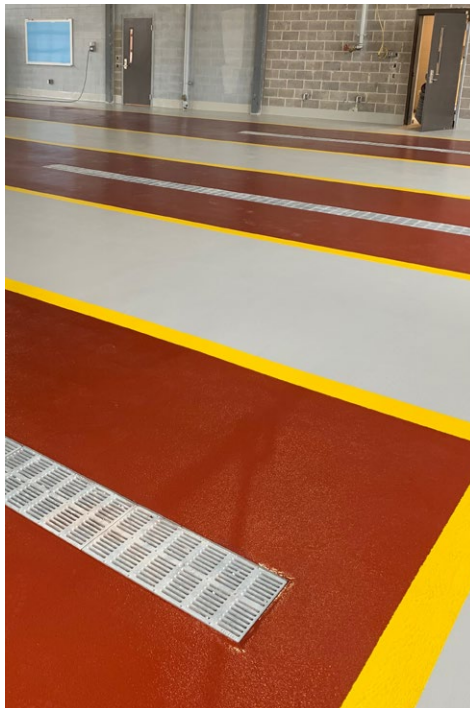

COMMON USE SITES

- Good
- Better
- Best

DUR-A-FLEX SYSTEMS

	Apparatus Bays	Decontamination	Gear Storage	Kitchen	Living Area	Showers / Restrooms
Accelera C		●	●		●	●
Accelera HB	●	●	●		●	●
Accelera HC		●	●		●	●
Accelera HQ	●	●	●	●	●	●
Accelera Q	●	●	●		●	●
Dur-A-Chip		●			●	●
Dur-A-Quartz	●	●	●		●	●
Hybri-Flex EB	●	●	●	●	●	●
Hybri-Flex EC		●	●		●	●
Hybri-Flex EQ	●	●	●	●	●	●
Hybri-Flex MB	●	●			●	●
Hybri-Flex MC	●	●	●		●	●
Hybri-Flex MQ	●	●	●		●	●
Poly-Crete SLB	●	●	●	●	●	●
Shop Floor	●	●	●		●	●

Please contact your local Dur-A-Flex sales representative for system recommendations in your individual facility.

201026