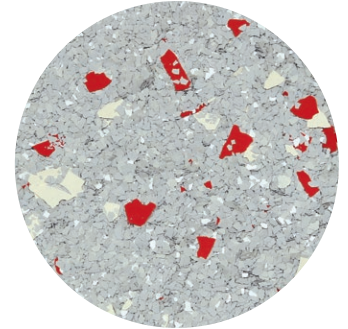

RX DESIGNER BLENDS

ALPINE

FORGE

CANARY

CHERRY

BASIN

INDIGO

LAWN

PATHWAY

The samples shown are only close approximations and should not be used for specification purposes.
Contact Dur-A-Flex to obtain actual samples for best color selection.