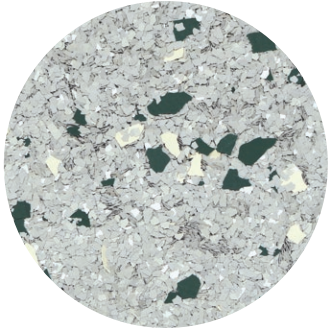

RX DESIGNER BLENDS

ALPINE

FORGE

CANARY

CHERRY

BASIN

INDIGO

LAWN

PATHWAY

The samples shown are only close approximations and should not be used for specification purposes.
Contact Dur-A-Flex to obtain actual samples for best color selection.