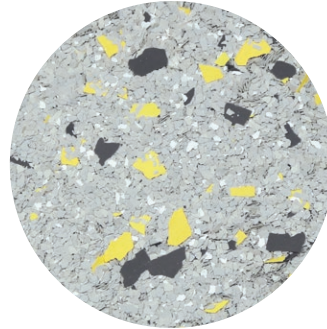

RX DESIGNER BLENDS

ALPINE

FORGE

CANARY

CHERRY

BASIN

INDIGO

LAWN

PATHWAY

The samples shown are only close approximations and should not be used for specification purposes.
Contact Dur-A-Flex to obtain actual samples for best color selection.