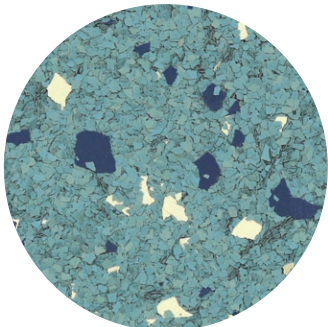

RX DESIGNER BLENDS

ALPINE

FORGE

CANARY

CHERRY

BASIN

INDIGO

LAWN

PATHWAY

The samples shown are only close approximations and should not be used for specification purposes.
Contact Dur-A-Flex to obtain actual samples for best color selection.