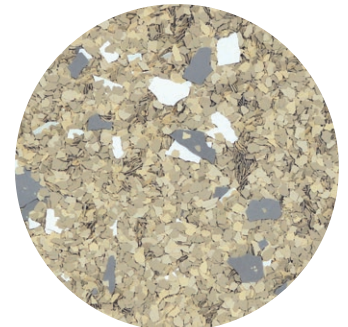

RX DESIGNER BLENDS

ALPINE

FORGE

CANARY

CHERRY

BASIN

INDIGO

LAWN

PATHWAY

The samples shown are only close approximations and should not be used for specification purposes.
Contact Dur-A-Flex to obtain actual samples for best color selection.