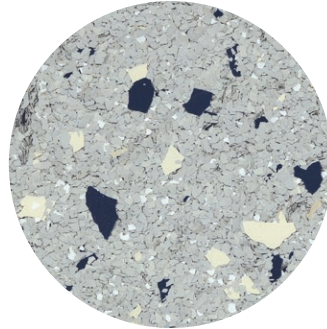

RX DESIGNER BLENDS

ALPINE

FORGE

CANARY

CHERRY

BASIN

INDIGO

LAWN

PATHWAY

The samples shown are only close approximations and should not be used for specification purposes.
Contact Dur-A-Flex to obtain actual samples for best color selection.